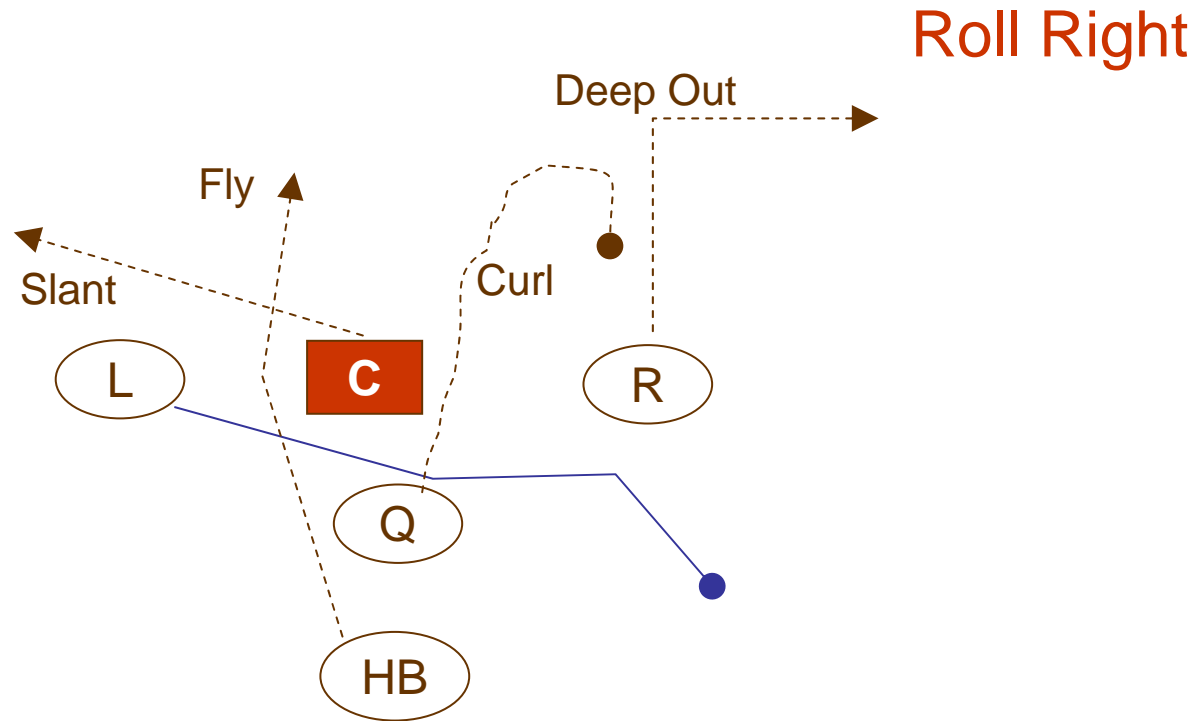

Long ISO Pass – L - Twins

Trips left formation

QB rolls left and passes to open L receiver

If L not open, pass to other open receiver

Long ISO Pass – L - Trips

Trips left formation

QB rolls left and passes to open L receiver

If L not open, pass to other open receiver

Option Plays (Pass or Run)

M Option Play – Twins

Roll Right

Twins Right formation – H/M to left of Center
 QB quickly hands-off to H/M
 H/M fakes run
 H/M passes to open player

M Option Play – Twins

Roll Left

Twins Left formation – H/M to right of Center
 QB quickly hands-off to H/M
 H/M fakes run
 H/M passes to open player

L Option Play (T)

T formation
 QB fakes pass
 QB hands off to L
 L passes to open player
 Good 9-11 Age Division Plays

HB Option Play (T)

T formation

QB turns and quickly hand-offs to HB

HB rolls right and passes to open player (QB most likely)

HB Option Play (T)

T formation

QB turns and quickly hand-offs to HB

HB rolls left and passes to open player (QB most likely)