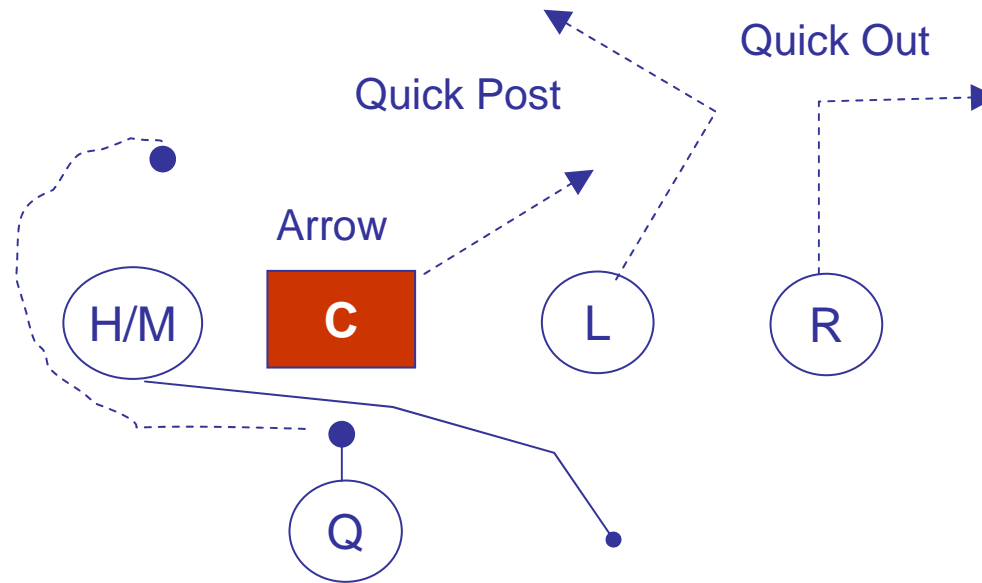

Long ISO Pass – M - Twins

Twins left formation (no HB)

QB drops back and passes to open M receiver

If M not open, pass to other open receiver

Long ISO Pass – R - Twins

Roll Right

Twins right formation (no HB)

Long ISO Pass – L - Twins

Trips left formation

QB rolls left and passes to open L receiver

If L not open, pass to other open receiver

Long ISO Pass – L - Trips

Trips left formation

QB rolls left and passes to open L receiver

If L not open, pass to other open receiver

Option Plays (Pass or Run)

M Option Play – Twins

Roll Right

Twins Right formation – H/M to left of Center
 QB quickly hands-off to H/M
 H/M fakes run
 H/M passes to open player

M Option Play – Twins

Roll Left

Twins Left formation – H/M to right of Center
 QB quickly hands-off to H/M
 H/M fakes run
 H/M passes to open player

L Option Play (T)

T formation
 QB fakes pass
 QB hands off to L
 L passes to open player
 Good 9-11 Age Division Plays