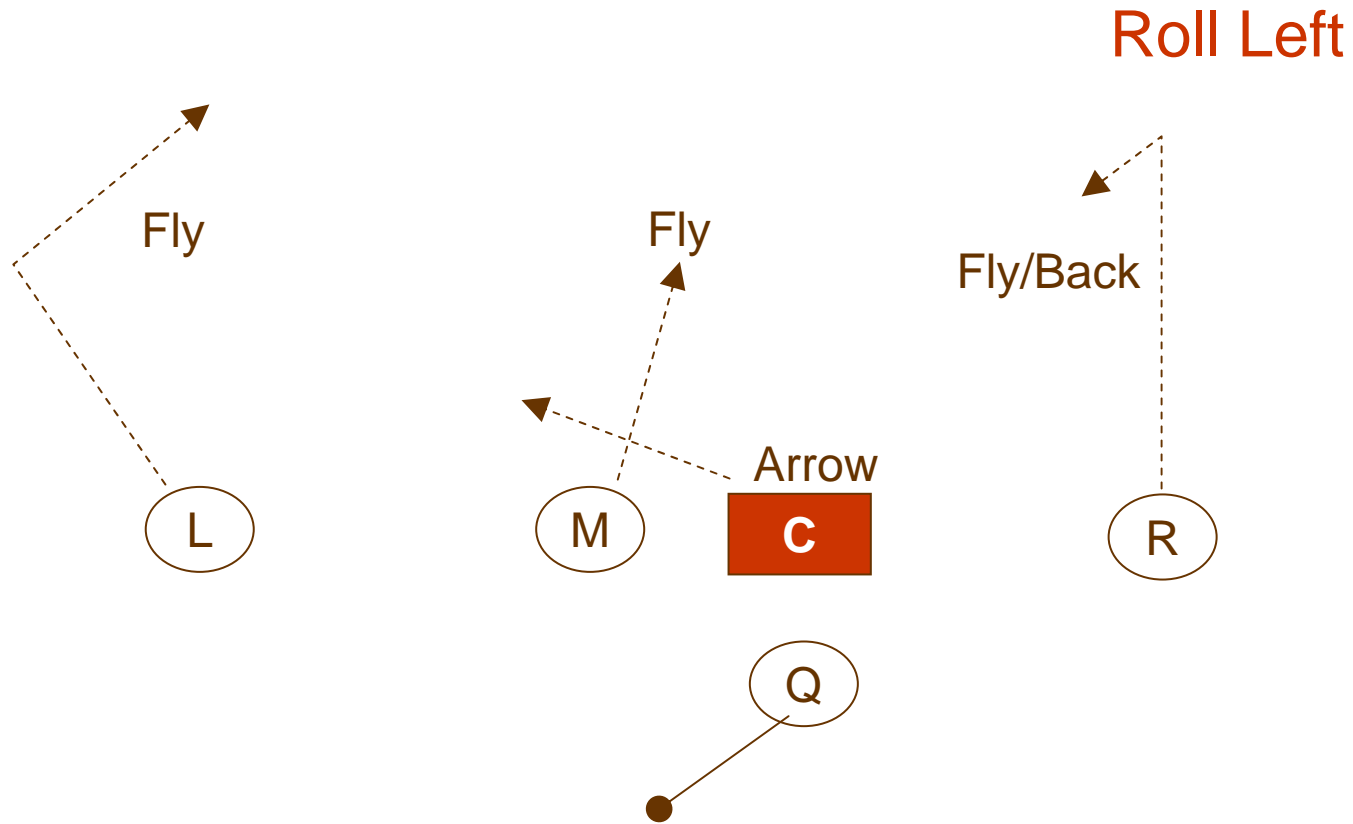

Roll Right

Trips right formation

QB rolls right and passes to open receiver

Deep Cross Pass – Trips

Roll Left

Trips left formation

QB rolls left and passes to open receiver

Fly Pass (w HB)

T formation

QB fakes hand-off to HB

QB rolls right until pass to open deep receiver

If no one open deep, pass to HB in the flats

Fly Pass (w HB)

T formation

QB fakes hand-off to HB

QB rolls right until pass to open deep receiver

If no one open deep, pass to HB in the flats

Fly Pass – Twins

Twins Left formation (no HB)

QB rolls left and passes to open deep receiver

If not open, QB pass to Center in flats

Fly Pass – Twins

Twins Left formation (no HB)

QB rolls right and passes to open deep receiver

If not open, QB pass to Center in flats

Long ISO Pass – M - Twins

Twins Right

Twins right formation (no HB)

QB drops back and passes to open M receiver

If M not open, pass to other open receiver