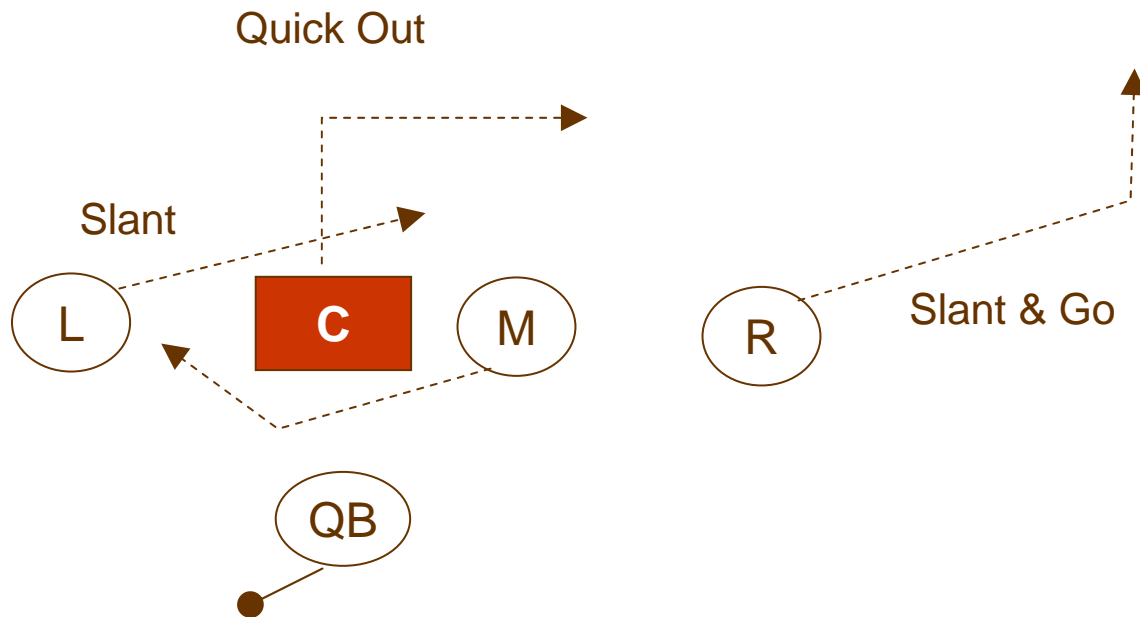

ISO Pass – L - Twins No HB

Roll Right

Twins Left formation (no HB)

QB fakes pass left

QB passes to L if open

If not open, QB pass to any open receiver

ISO Pass – M

Roll Right

Twins Left formation (no HB)

QB fakes pass left

QB pass to M if open

If M not open, pass to L or other open receiver

ISO Pass - M

Roll Left

Twins right formation (no HB)

QB fakes pass right

QB pass to M if open

If M not open, pass to R or other open receiver

ISO Pass – C

Roll Left

Twins Left formation (no HB)

QB fakes pass to right

QB passes to C if open

If not open, QB pass to any open receiver

ISO Pass – C

Roll Right

Twins Right formation (no HB)

QB fakes pass to left

QB passes to C if open

If not open, QB pass to any open receiver

Longer Pass Plays (but not too long in BC)

Deep Cross Pass - Twins