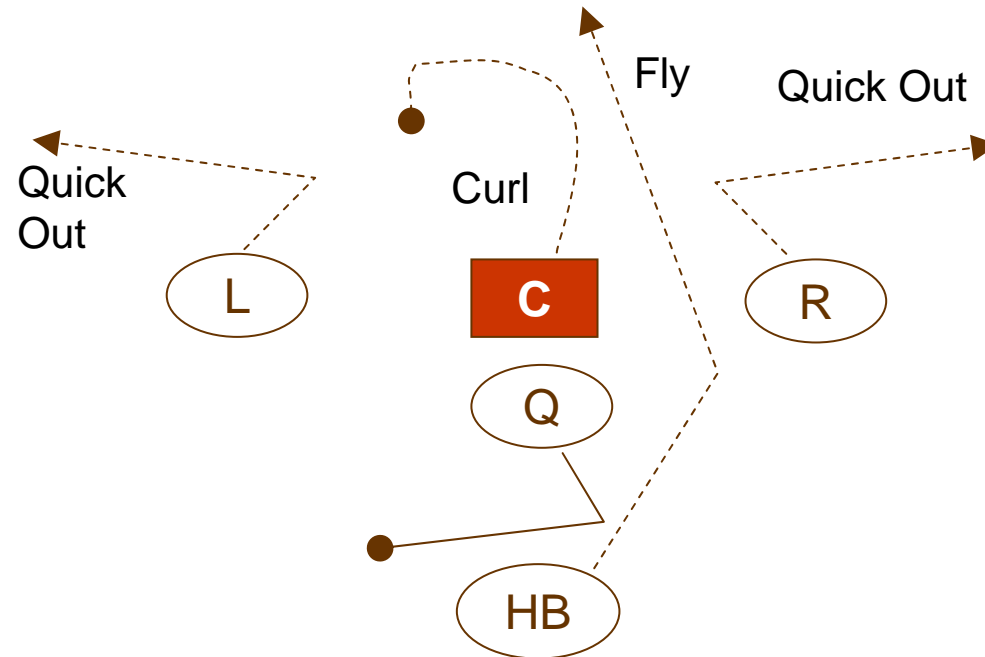

M Mad Dash - Twins

Run Right

Twins Left formation (no HB)
QB quickly hands off to M
M runs downfield

Run

M Mad Dash - Twins

Run Left

Twins Left/Right formation (no HB)
 QB quickly hands off to M
 M runs downfield

Run

Shorter Pass Plays (but could go long)

Quick Hit Pass #1 - w HB

Roll Right

T formation

QB fakes hand-off to HB

QB quickly passes to open player

Quick Hit Pass #1 - w HB

Roll Left

T formation

QB fakes hand-off to HB

QB quickly passes to open player

Quick Hit Pass #1 – Twins

Twins Right

Twins Right formation (no HB)

QB drops back and quickly passes to open player (2-3 count)

Quick Hit Pass - Trips

Roll Right

Trips right formation

QB quickly passes to open player (2-3 count)

Cross Pass (w HB)

Roll Right

Twins Right formation with HB
QB fakes hand-off to HB
QB throws to open receiver