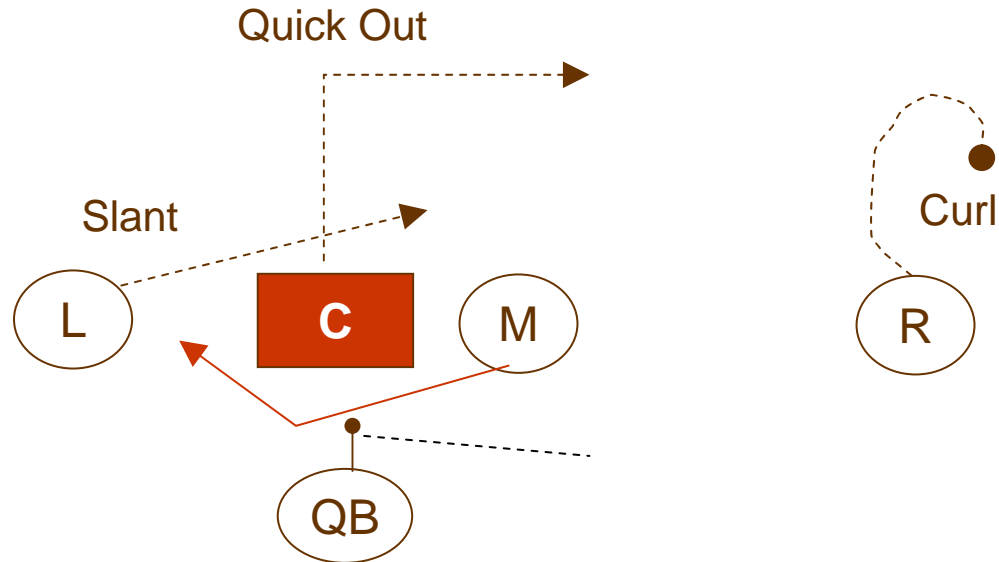

L Mad Dash - Twins

Run Right

Twins Right formation (no HB)
QB quickly hands off to L
L runs downfield

Run

R Mad Dash (w HB)

Run Left

T formation
QB quickly hands off to R
R runs downfield

Run

M Mad Dash - Twins

Run Right

Twins Left formation (no HB)
QB quickly hands off to M
M runs downfield

Run

M Mad Dash - Twins

Run Left

Twins Left/Right formation (no HB)
 QB quickly hands off to M
 M runs downfield

Run

Shorter Pass Plays (but could go long)

Quick Hit Pass #1 - w HB

Roll Right

T formation

QB fakes hand-off to HB

QB quickly passes to open player

Quick Hit Pass #1 - w HB

Roll Left

T formation

QB fakes hand-off to HB

QB quickly passes to open player

Quick Hit Pass #1 – Twins

Twins Right

Twins Right formation (no HB)

QB drops back and quickly passes to open player (2-3 count)