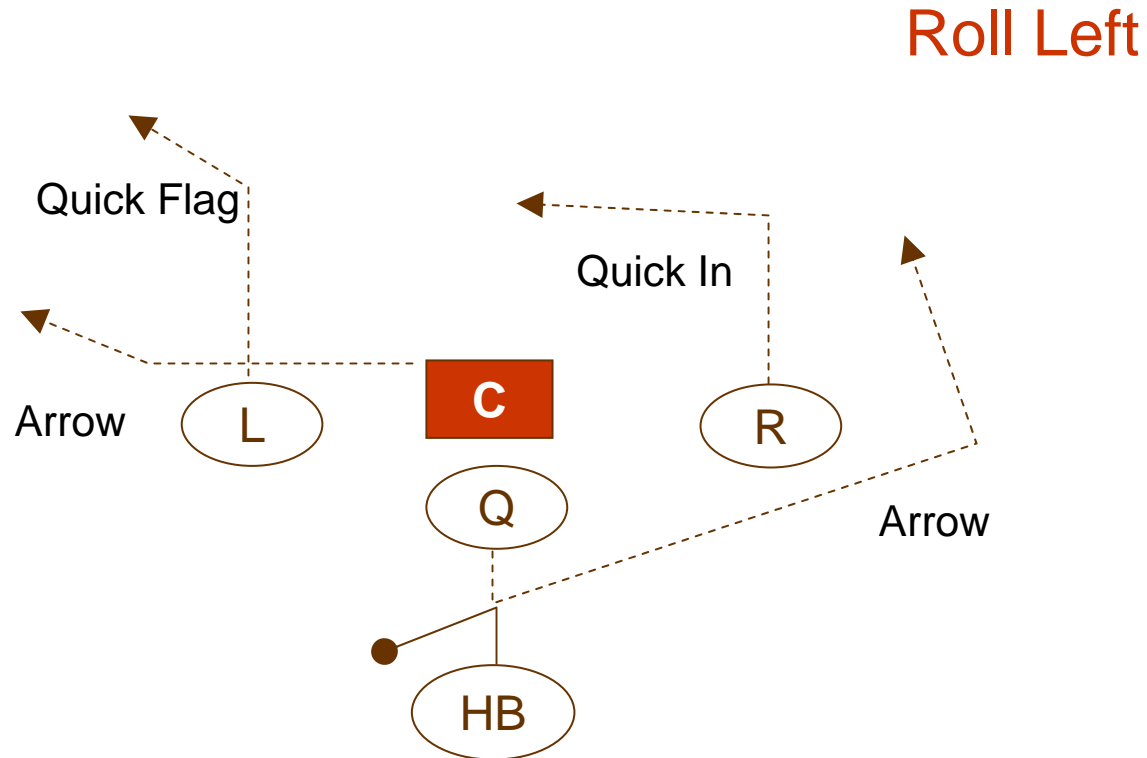

Long ISO Pass – L - Twins

Trips left formation

QB rolls left and passes to open L receiver

If L not open, pass to other open receiver

Long ISO Pass – L - Trips

Trips left formation

QB rolls left and passes to open L receiver

If L not open, pass to other open receiver

Option Plays (Pass or Run)

M Option Play – Twins

Roll Right

Twins Right formation – H/M to left of Center
 QB quickly hands-off to H/M
 H/M fakes run
 H/M passes to open player

M Option Play – Twins

Roll Left

Twins Left formation – H/M to right of Center
 QB quickly hands-off to H/M
 H/M fakes run
 H/M passes to open player

L Option Play (T)

T formation
 QB fakes pass
 QB hands off to L
 L passes to open player
 Good 9-11 Age Division Plays

HB Option Play (T)

T formation

QB turns and quickly hand-offs to HB

HB rolls right and passes to open player (QB most likely)

HB Option Play (T)

T formation

QB turns and quickly hand-offs to HB

HB rolls left and passes to open player (QB most likely)