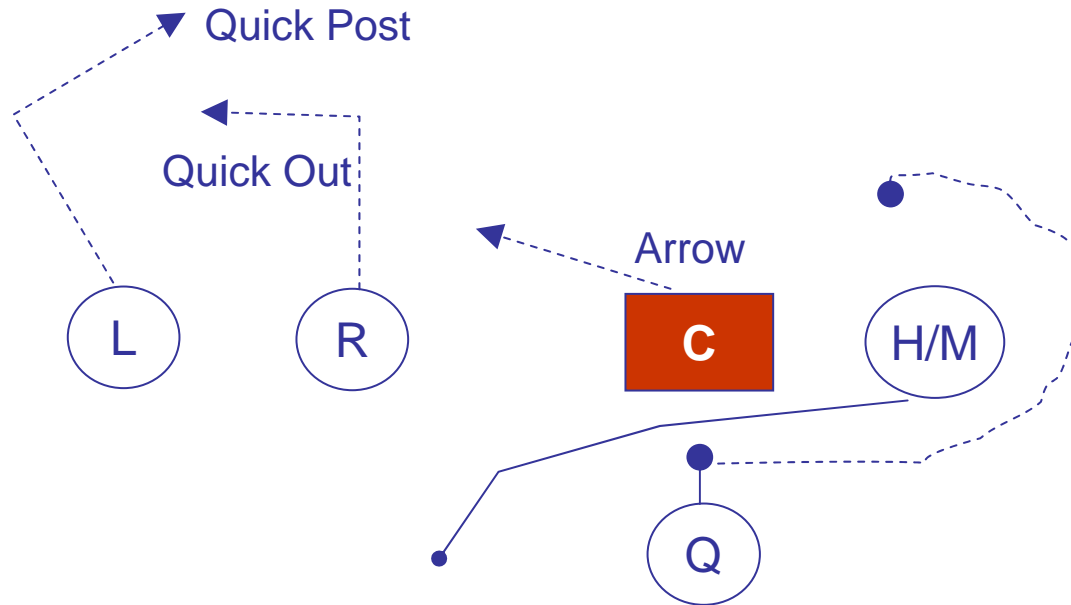

Long ISO Pass – M - Twins

Twins left formation (no HB)

QB drops back and passes to open M receiver

If M not open, pass to other open receiver

Long ISO Pass – R - Twins

Roll Right

Twins right formation (no HB)

Long ISO Pass – L - Twins

Trips left formation

QB rolls left and passes to open L receiver

If L not open, pass to other open receiver

Long ISO Pass – L - Trips

Trips left formation

QB rolls left and passes to open L receiver

If L not open, pass to other open receiver

Option Plays (Pass or Run)

M Option Play – Twins

Roll Right

Twins Right formation – H/M to left of Center
 QB quickly hands-off to H/M
 H/M fakes run
 H/M passes to open player

M Option Play – Twins

Roll Left

Twins Left formation – H/M to right of Center
 QB quickly hands-off to H/M
 H/M fakes run
 H/M passes to open player

L Option Play (T)

T formation
 QB fakes pass
 QB hands off to L
 L passes to open player
 Good 9-11 Age Division Plays