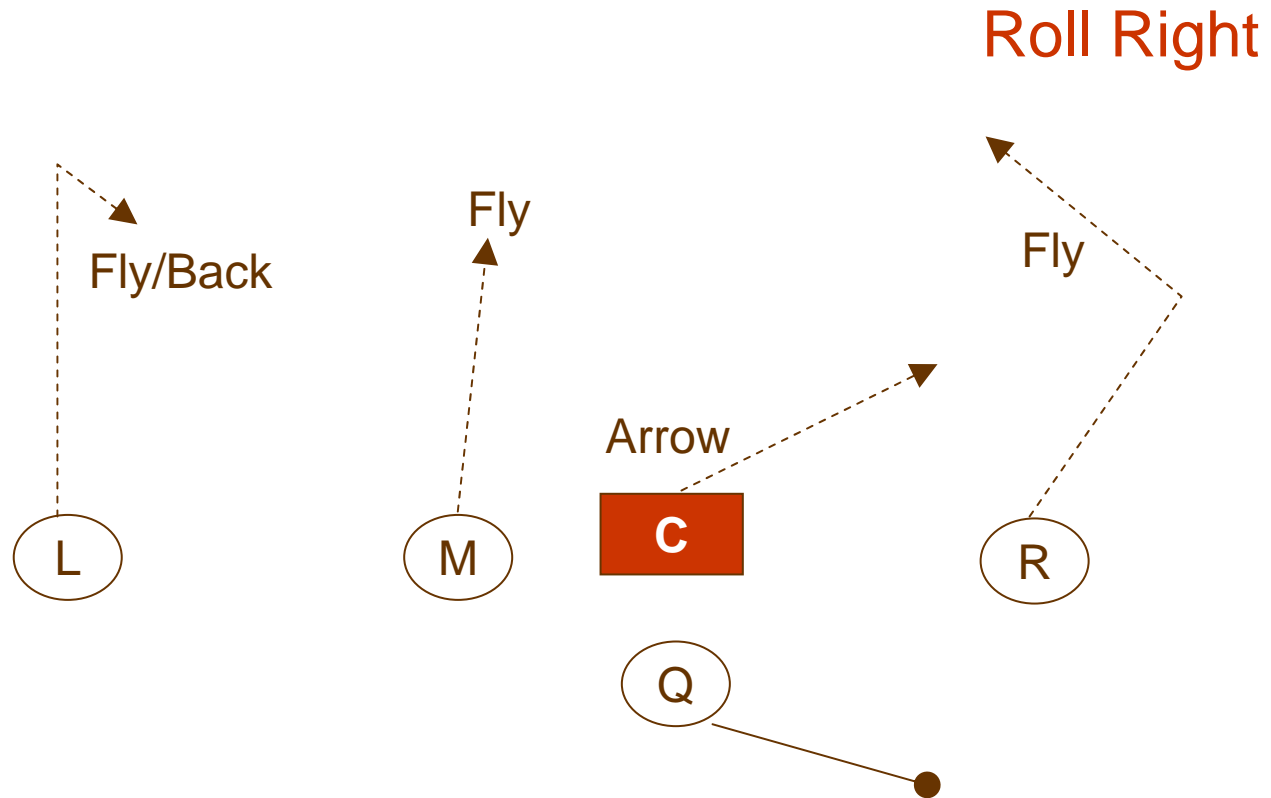

T formation

QB fakes hand-off to HB

QB rolls right until pass to open deep receiver

If no one open deep, pass to HB in the flats

Fly Pass (w HB)

T formation

QB fakes hand-off to HB

QB rolls right until pass to open deep receiver

If no one open deep, pass to HB in the flats

Fly Pass – Twins

Twins Left formation (no HB)

QB rolls left and passes to open deep receiver

If not open, QB pass to Center in flats

Fly Pass – Twins

Twins Left formation (no HB)

QB rolls right and passes to open deep receiver

If not open, QB pass to Center in flats

Long ISO Pass – M - Twins

Twins Right

Twins right formation (no HB)

QB drops back and passes to open M receiver

If M not open, pass to other open receiver

Long ISO Pass – M - Twins

Twins left formation (no HB)

QB drops back and passes to open M receiver

If M not open, pass to other open receiver

Long ISO Pass – R - Twins

Roll Right

Twins right formation (no HB)