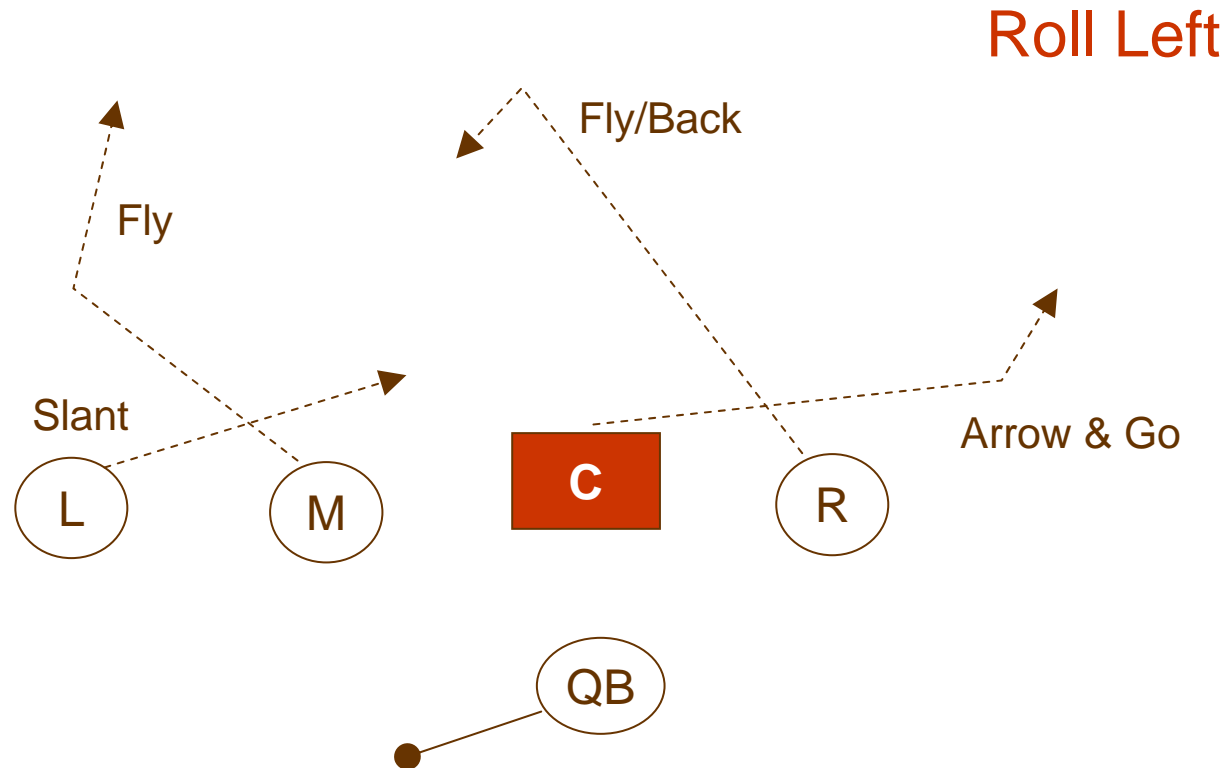

Quick Hit Pass - Trips

Roll Right

Trips right formation

QB quickly passes to open player (2-3 count)

Cross Pass (w HB)

Roll Right

Twins Right formation with HB
QB fakes hand-off to HB
QB throws to open receiver

Cross Pass (w HB)

Roll Left

Twins Left formation with HB
QB fakes hand-off to HB
QB throws to open receiver

Cross Pass – Twins No HB

Roll Right

Twins Right formation (no HB)

QB rolls right and passes to open deep receiver

If not open, QB pass to R or C if open

Cross Pass – Twins No HB

Twins Left formation (no HB)

QB rolls left and passes to open deep receiver

If not open, QB pass to L or C if open

ISO Pass – R - w HB

Roll Left

T formation

QB fakes hand-off to HB

QB rolls left and passes to open R receiver

If R not open, pass to other open receiver

ISO Pass – R - Twins No HB

Roll Right

Twins Right formation (no HB)

QB fakes pass to right