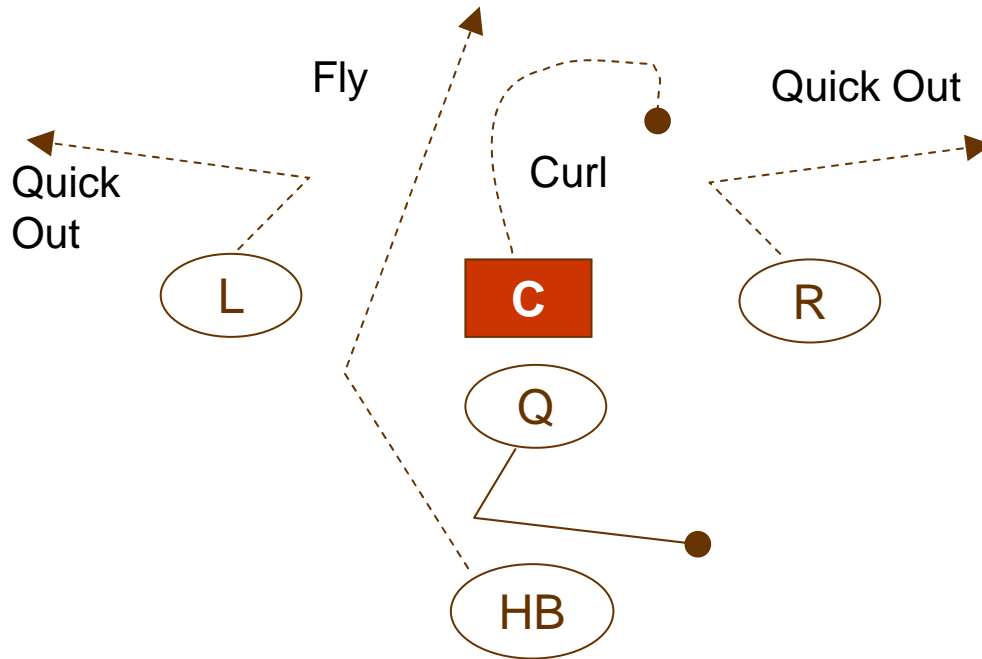

M Mad Dash - Twins

Run Right

Twins Left formation (no HB)
QB quickly hands off to M
M runs downfield

Run

M Mad Dash - Twins

Run Left

Twins Left/Right formation (no HB)
 QB quickly hands off to M
 M runs downfield

Run

Shorter Pass Plays (but could go long)

Quick Hit Pass #1 - w HB

Roll Right

T formation

QB fakes hand-off to HB

QB quickly passes to open player

Quick Hit Pass #1 - w HB

Roll Left

T formation

QB fakes hand-off to HB

QB quickly passes to open player

Quick Hit Pass #1 – Twins

Twins Right

Twins Right formation (no HB)

QB drops back and quickly passes to open player (2-3 count)