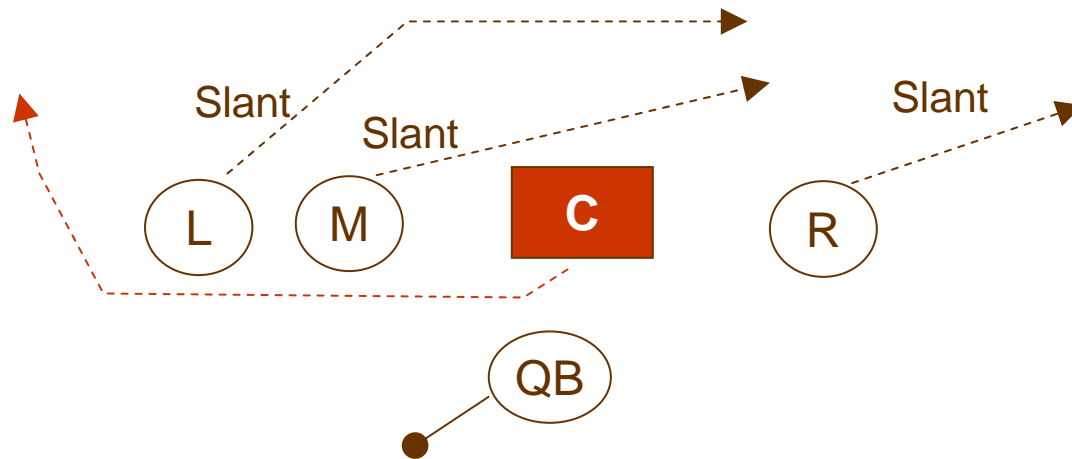

ISO Pass – L - Twins No HB

Roll Right

Twins Left formation (no HB)

QB fakes pass left

QB passes to L if open

If not open, QB pass to any open receiver

ISO Pass – M

Roll Right

Twins Left formation (no HB)

QB fakes pass left

QB pass to M if open

If M not open, pass to L or other open receiver

ISO Pass - M

Roll Left

Twins right formation (no HB)

QB fakes pass right

QB pass to M if open

If M not open, pass to R or other open receiver

ISO Pass – C

Roll Left

Twins Left formation (no HB)

QB fakes pass to right

QB passes to C if open

If not open, QB pass to any open receiver

ISO Pass – C

Roll Right

Twins Right formation (no HB)

QB fakes pass to left

QB passes to C if open

If not open, QB pass to any open receiver

Longer Pass Plays (but not too long in BC)

Deep Cross Pass - Twins