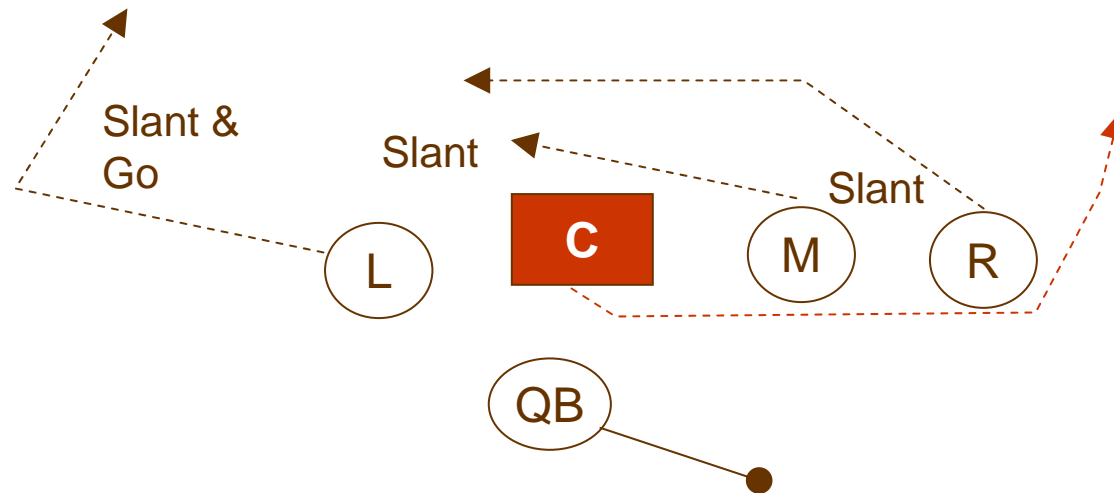

ISO Pass – L - Twins No HB

Roll Right

Twins Left formation (no HB)

QB fakes pass left

QB passes to L if open

If not open, QB pass to any open receiver

ISO Pass – M

Roll Right

Twins Left formation (no HB)

QB fakes pass left

QB pass to M if open

If M not open, pass to L or other open receiver

ISO Pass - M

Roll Left

Twins right formation (no HB)

QB fakes pass right

QB pass to M if open

If M not open, pass to R or other open receiver

ISO Pass – C

Roll Left

Twins Left formation (no HB)

QB fakes pass to right

QB passes to C if open

If not open, QB pass to any open receiver

ISO Pass – C

Roll Right

Twins Right formation (no HB)

QB fakes pass to left

QB passes to C if open

If not open, QB pass to any open receiver

Longer Pass Plays (but not too long in BC)

Deep Cross Pass - Twins