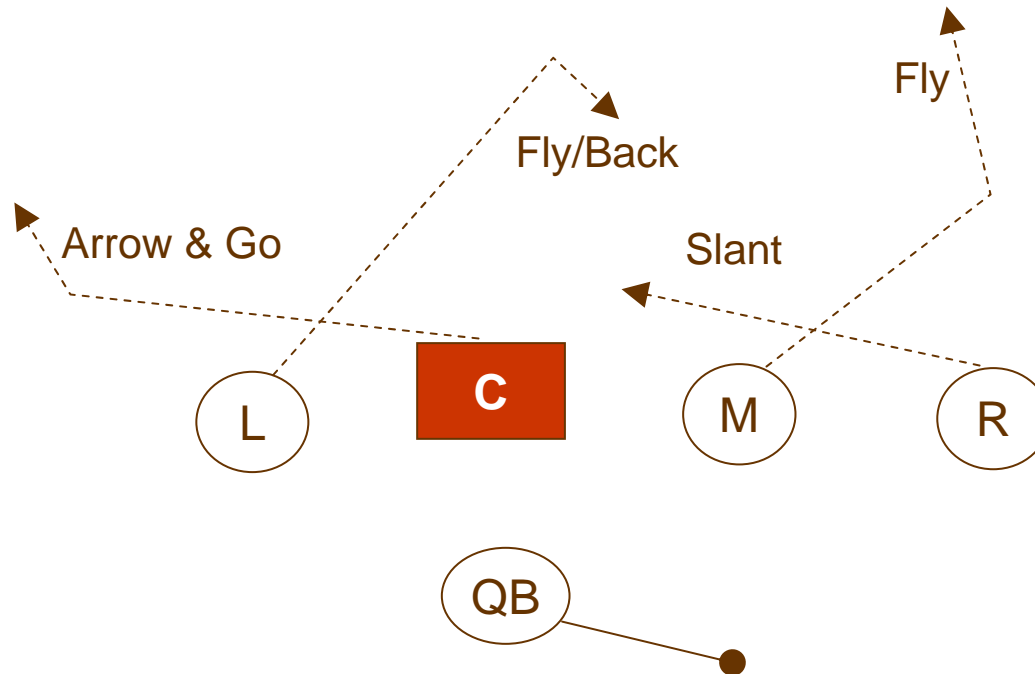

Quick Hit Pass - Trips

Roll Right

Trips right formation

QB quickly passes to open player (2-3 count)

Cross Pass (w HB)

Roll Right

Twins Right formation with HB
QB fakes hand-off to HB
QB throws to open receiver

Cross Pass (w HB)

Roll Left

Twins Left formation with HB
QB fakes hand-off to HB
QB throws to open receiver

Cross Pass – Twins No HB

Roll Right

Twins Right formation (no HB)

QB rolls right and passes to open deep receiver

If not open, QB pass to R or C if open

Cross Pass – Twins No HB

Twins Left formation (no HB)

QB rolls left and passes to open deep receiver

If not open, QB pass to L or C if open

ISO Pass – R - w HB

Roll Left

T formation

QB fakes hand-off to HB

QB rolls left and passes to open R receiver

If R not open, pass to other open receiver

ISO Pass – R - Twins No HB

Roll Right

Twins Right formation (no HB)

QB fakes pass to right