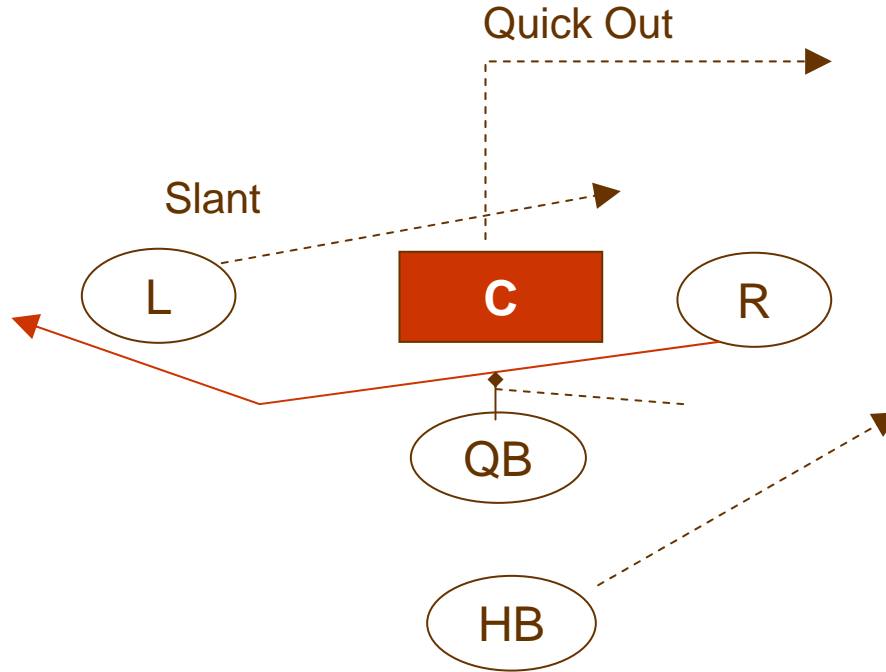

HB runs downfield

Run

L Mad Dash (w HB)

Run Right

T formation

QB quickly hands off to L

L runs downfield

Run

L Mad Dash - Twins

Run Right

Twins Right formation (no HB)
QB quickly hands off to L
L runs downfield

Run

R Mad Dash (w HB)

Run Left

T formation
QB quickly hands off to R
R runs downfield

Run

M Mad Dash - Twins

Run Right

Twins Left formation (no HB)
QB quickly hands off to M
M runs downfield

Run

M Mad Dash - Twins

Run Left

Twins Left/Right formation (no HB)
 QB quickly hands off to M
 M runs downfield

Roll Left

T formation

QB fakes hand-off to HB

QB quickly passes to open player

Quick Hit Pass #1 – Twins

Twins Right

Twins Right formation (no HB)

QB drops back and quickly passes to open player (2-3 count)