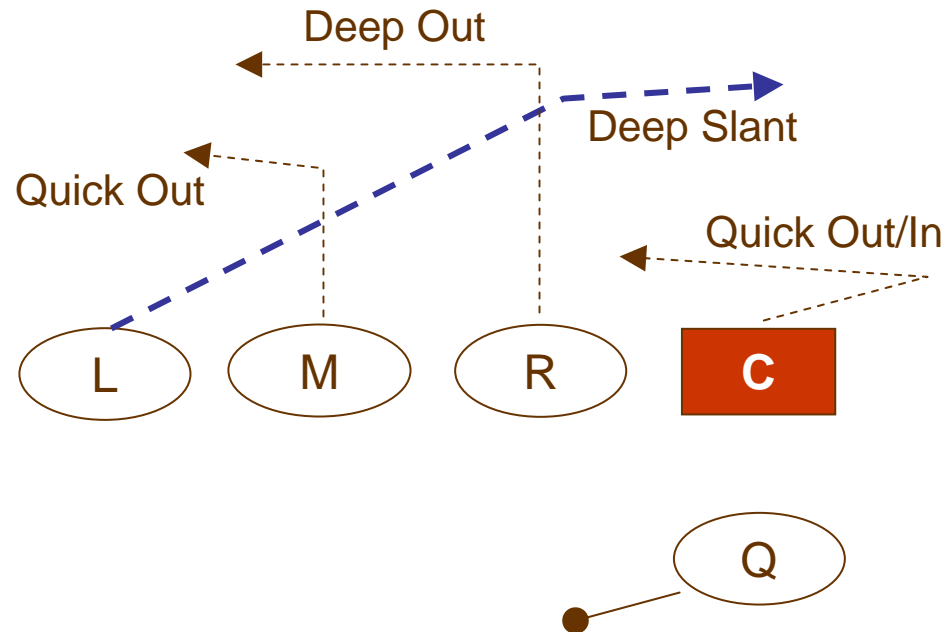

Long ISO Pass – M - Twins

Twins left formation (no HB)

QB drops back and passes to open M receiver

If M not open, pass to other open receiver

Long ISO Pass – R - Twins

Roll Right

Twins right formation (no HB)

QB rolls right and passes to open R receiver

If R not open, pass to other open receiver

Long ISO Pass – R – Trips

Roll Right

Trips right formation

QB rolls right and passes to open R receiver

If R not open, pass to other open receiver

Long ISO Pass – L - Twins

Trips left formation

QB rolls left and passes to open L receiver

If L not open, pass to other open receiver

Long ISO Pass – L - Trips

Trips left formation

QB rolls left and passes to open L receiver

If L not open, pass to other open receiver

Option Plays (Pass or Run)

M Option Play – Twins

Roll Right

Twins Right formation – H/M to left of Center
 QB quickly hands-off to H/M
 H/M fakes run
 H/M passes to open player