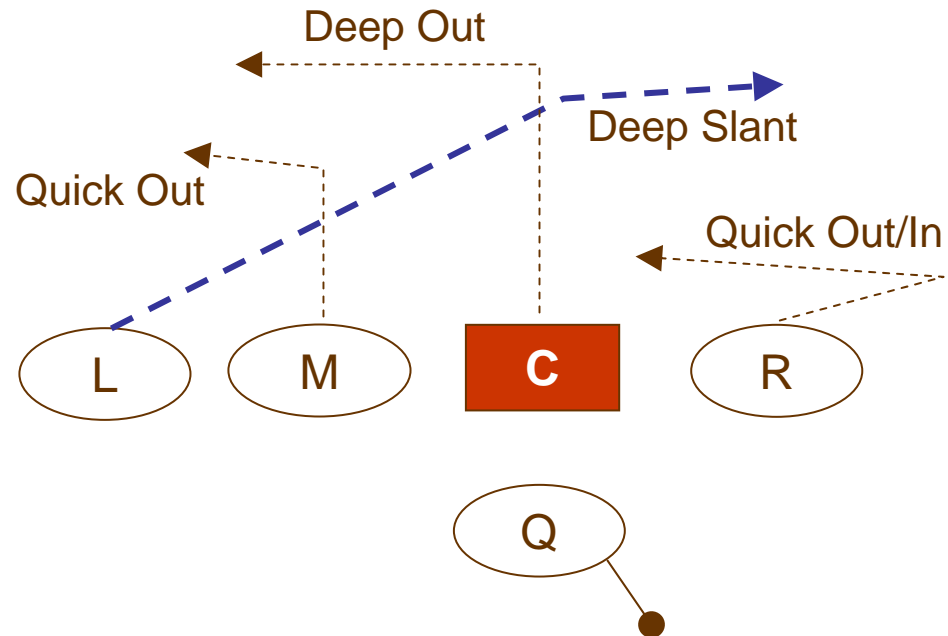

Long ISO Pass – M - Twins

Twins left formation (no HB)

QB drops back and passes to open M receiver

If M not open, pass to other open receiver

Long ISO Pass – R - Twins

Roll Right

Twins right formation (no HB)

QB rolls right and passes to open R receiver

If R not open, pass to other open receiver

Long ISO Pass – R – Trips

Roll Right

Trips right formation

QB rolls right and passes to open R receiver

If R not open, pass to other open receiver

Long ISO Pass – L - Twins

Trips left formation

QB rolls left and passes to open L receiver

If L not open, pass to other open receiver

Long ISO Pass – L - Trips

Trips left formation

QB rolls left and passes to open L receiver

If L not open, pass to other open receiver

Option Plays (Pass or Run)

M Option Play – Twins

Roll Right

Twins Right formation – H/M to left of Center
 QB quickly hands-off to H/M
 H/M fakes run
 H/M passes to open player