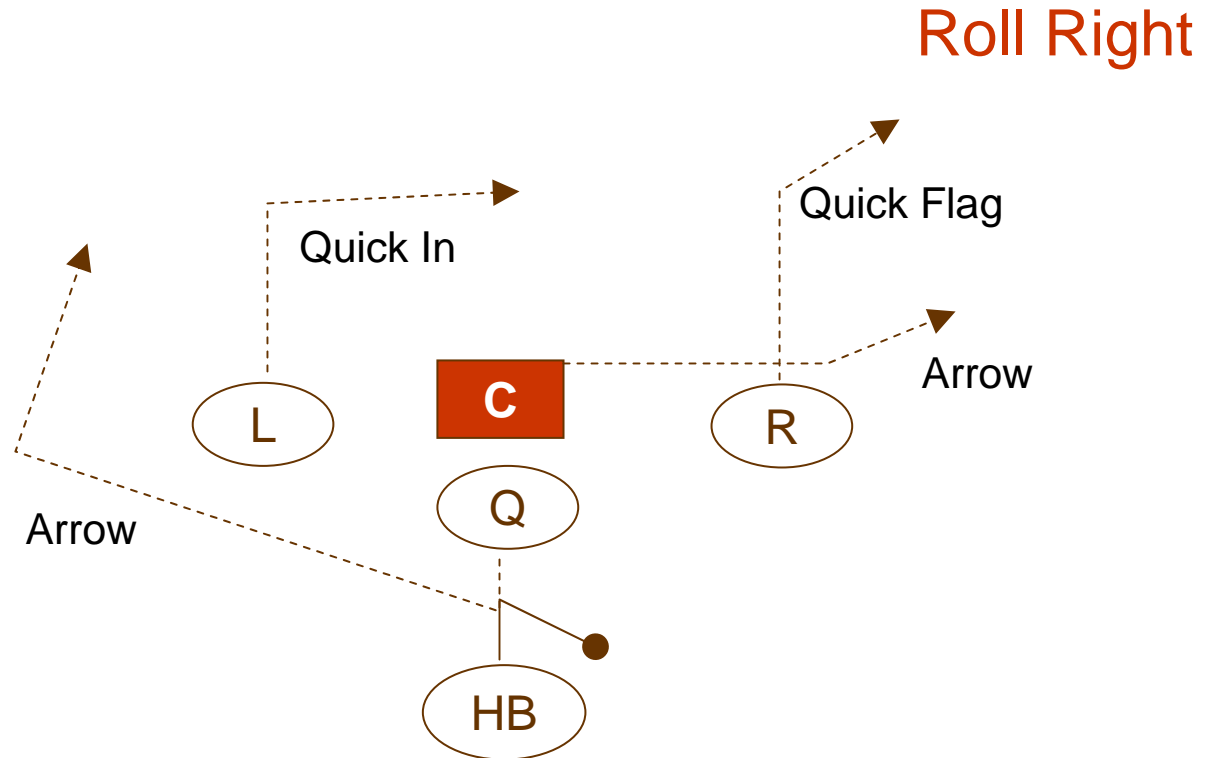

Long ISO Pass – L - Twins

Trips left formation

QB rolls left and passes to open L receiver

If L not open, pass to other open receiver

Long ISO Pass – L - Trips

Trips left formation

QB rolls left and passes to open L receiver

If L not open, pass to other open receiver

Option Plays (Pass or Run)

M Option Play – Twins

Roll Right

Twins Right formation – H/M to left of Center
 QB quickly hands-off to H/M
 H/M fakes run
 H/M passes to open player

M Option Play – Twins

Roll Left

Twins Left formation – H/M to right of Center
 QB quickly hands-off to H/M
 H/M fakes run
 H/M passes to open player

L Option Play (T)

T formation
 QB fakes pass
 QB hands off to L
 L passes to open player
 Good 9-11 Age Division Plays

HB Option Play (T)

T formation

QB turns and quickly hand-offs to HB

HB rolls right and passes to open player (QB most likely)

HB Option Play (T)

T formation

QB turns and quickly hand-offs to HB

HB rolls left and passes to open player (QB most likely)